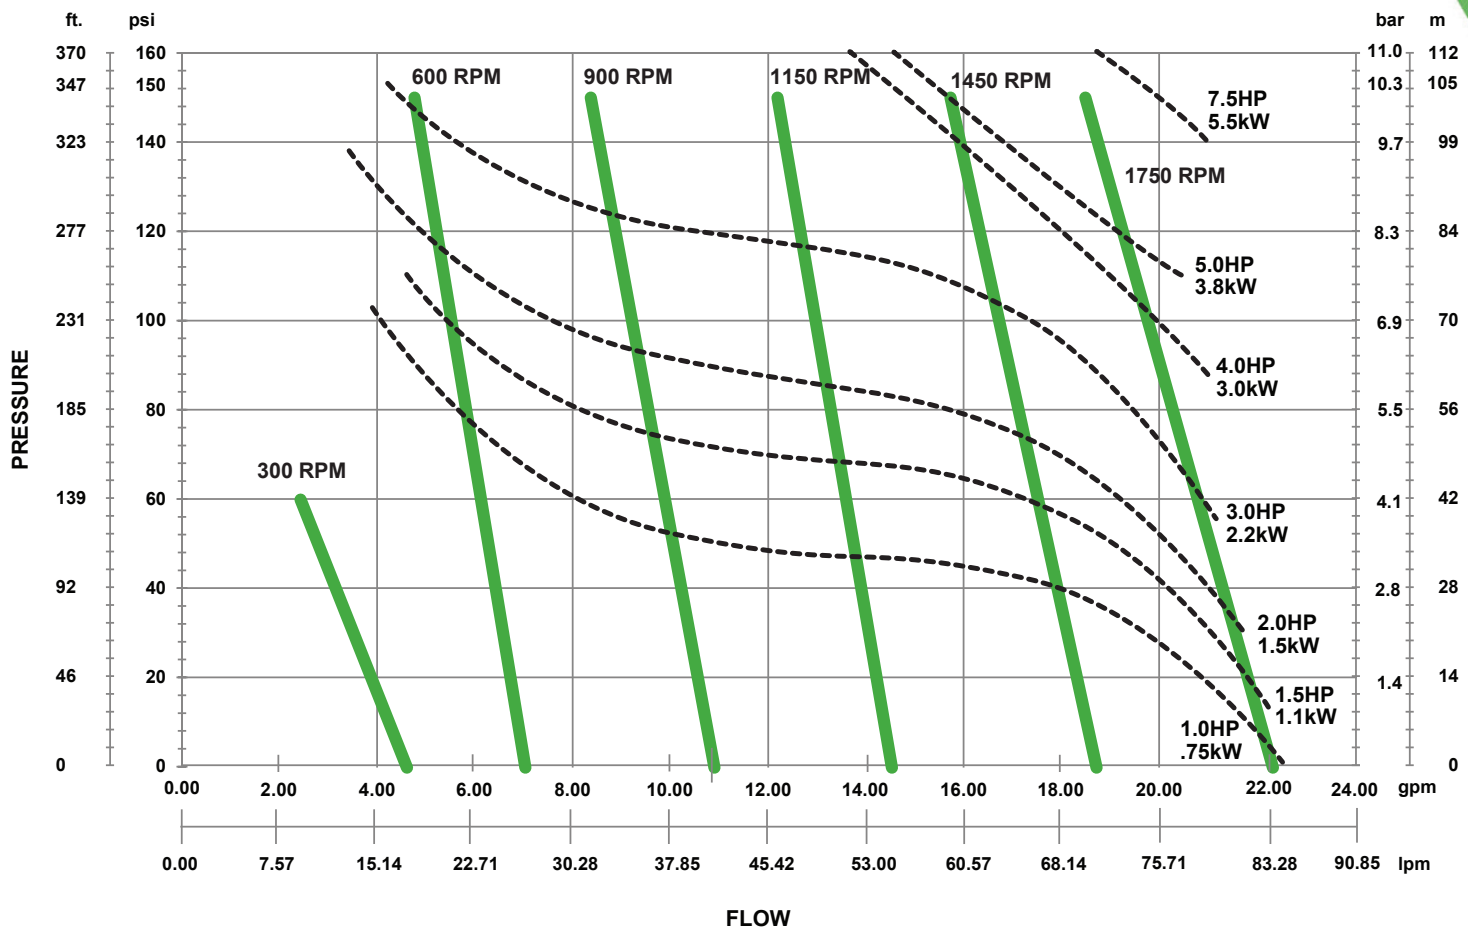

ECLIPSE® 75

EXTERNAL GEAR PUMP

PERFORMANCE CURVE

1 cPs, Specific Gravity 1.0

Pulsafeeder, Inc.
2883 Brighton Henrietta Town Line Rd.
Rochester, NY 14623
Phone: +1 (585) 292-8000
pulsa@idexcorp.com • pulsa.com