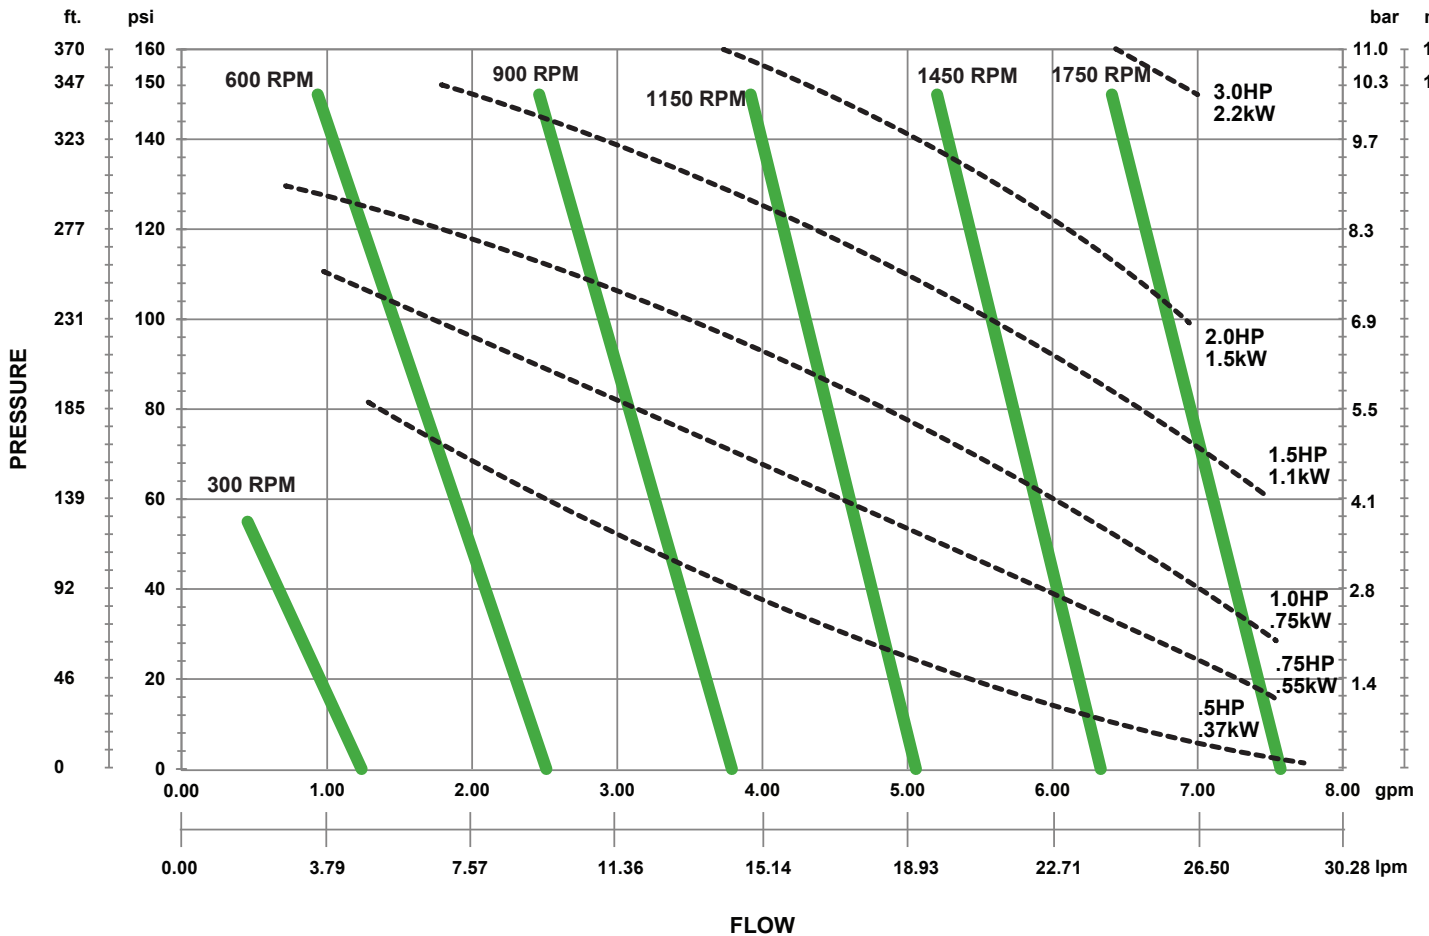

ECLIPSE® 25

EXTERNAL GEAR PUMP

PERFORMANCE CURVE

1 cPs, Specific Gravity 1.0

Pulsafeeder, Inc.
2883 Brighton Henrietta Town Line Rd.
Rochester, NY 14623
Phone: +1 (585) 292-8000
pulsafeeder@idexcorp.com • pulsafeeder.com