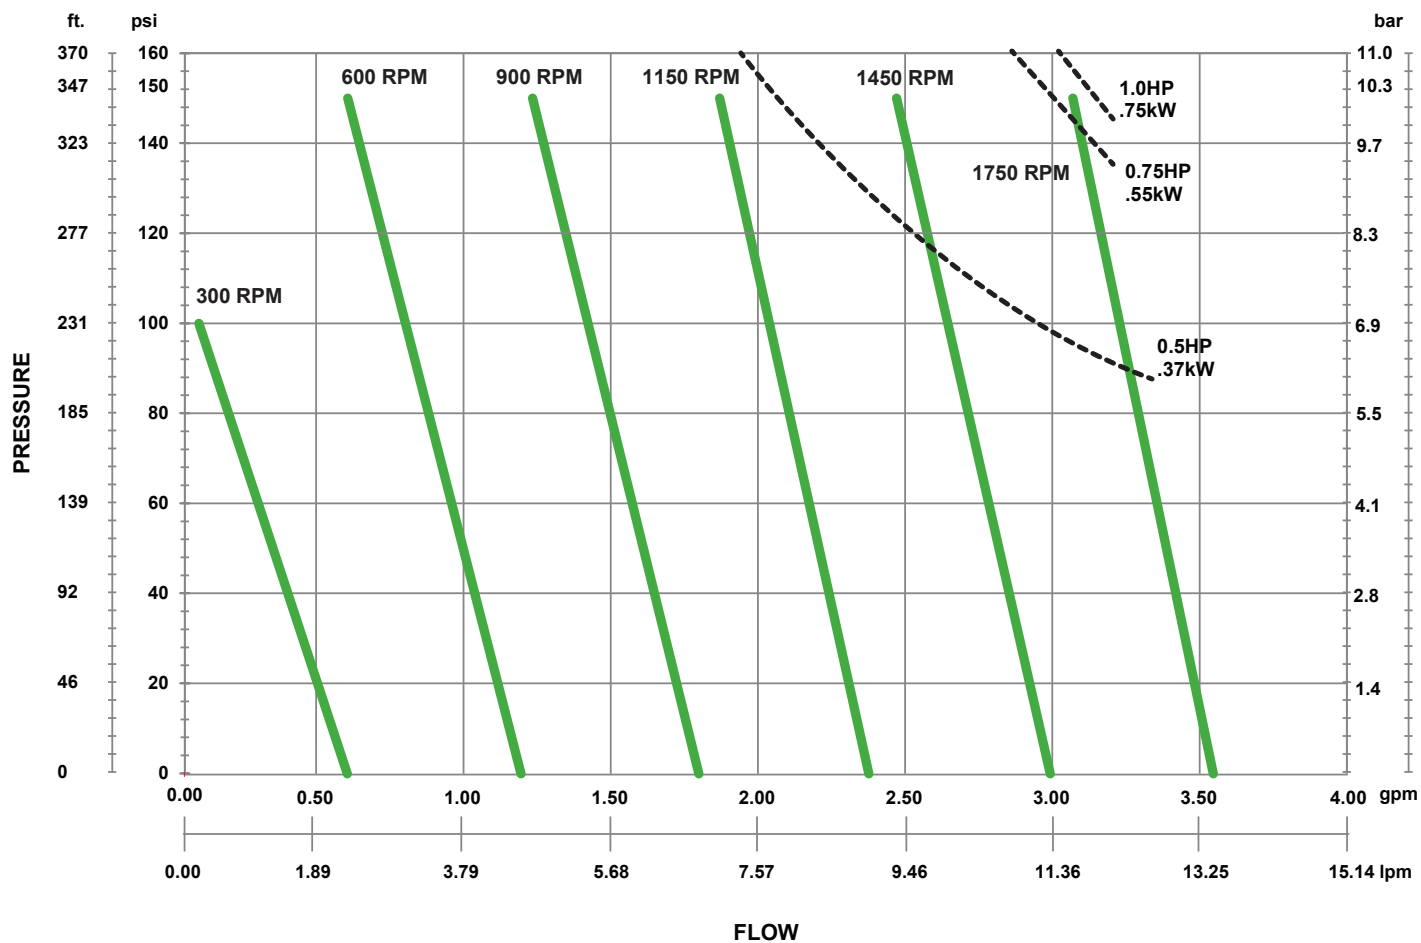

ECLIPSE® 12

EXTERNAL GEAR PUMP

PERFORMANCE CURVE

1 cPs, Specific Gravity 1.0

Pulsafeeder, Inc.

2883 Brighton Henrietta Town Line Rd.

Rochester, NY 14623

Phone: +1 (585) 292-8000