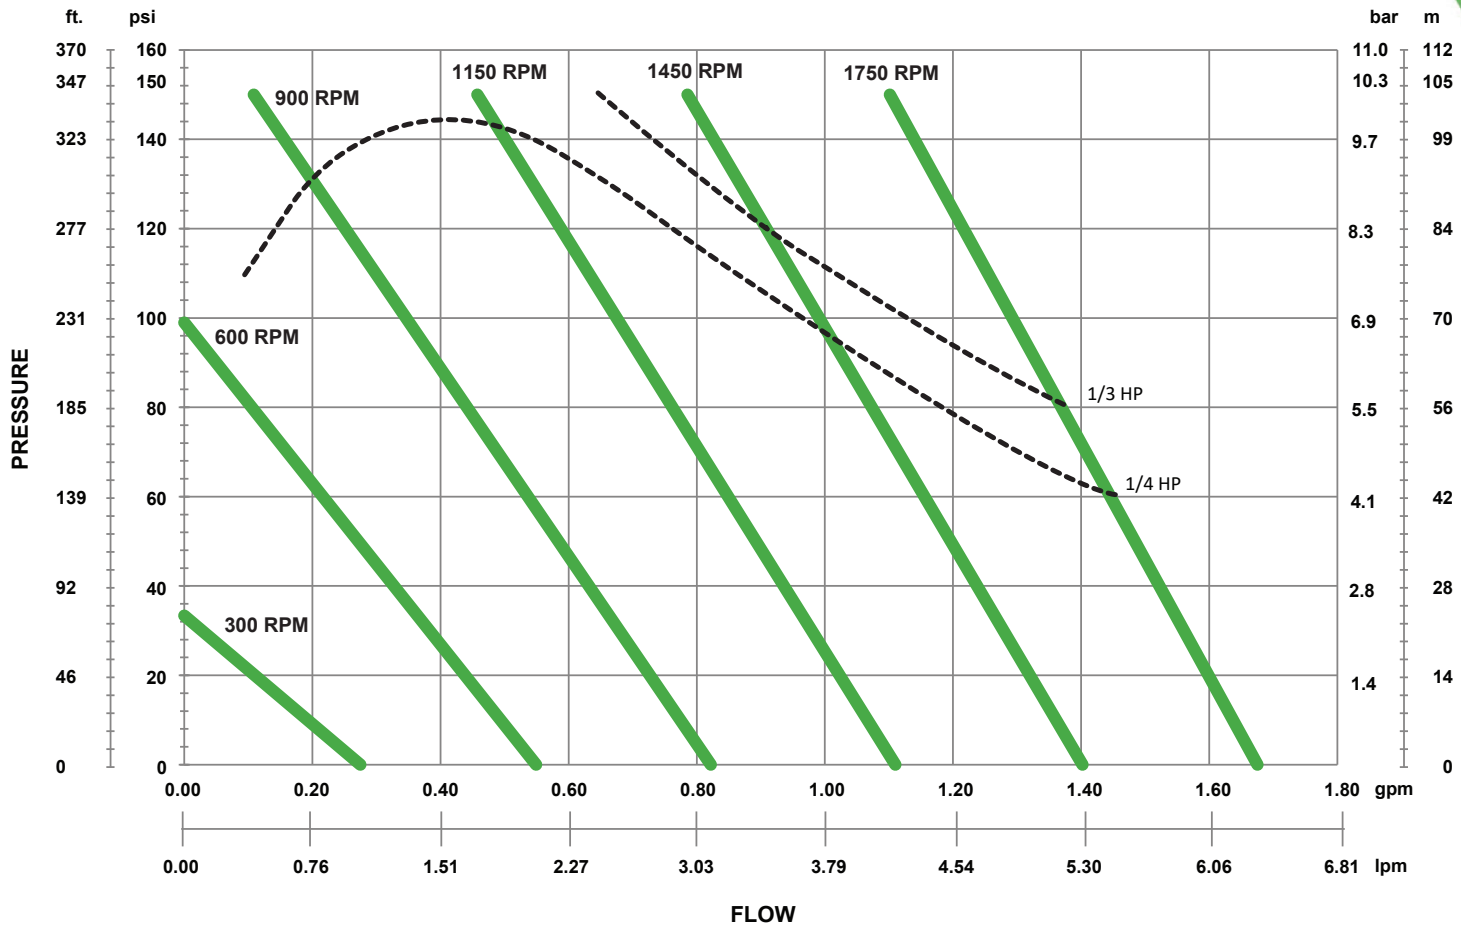

ECLIPSE® 05

EXTERNAL GEAR PUMP

PERFORMANCE CURVE

1 cPs, 1/2 HP / .55 kW, Specific Gravity 1.0

Pulsafeeder, Inc.

2883 Brighton Henrietta Town Line Rd.

Rochester, NY 14623

Phone: +1 (585) 292-8000