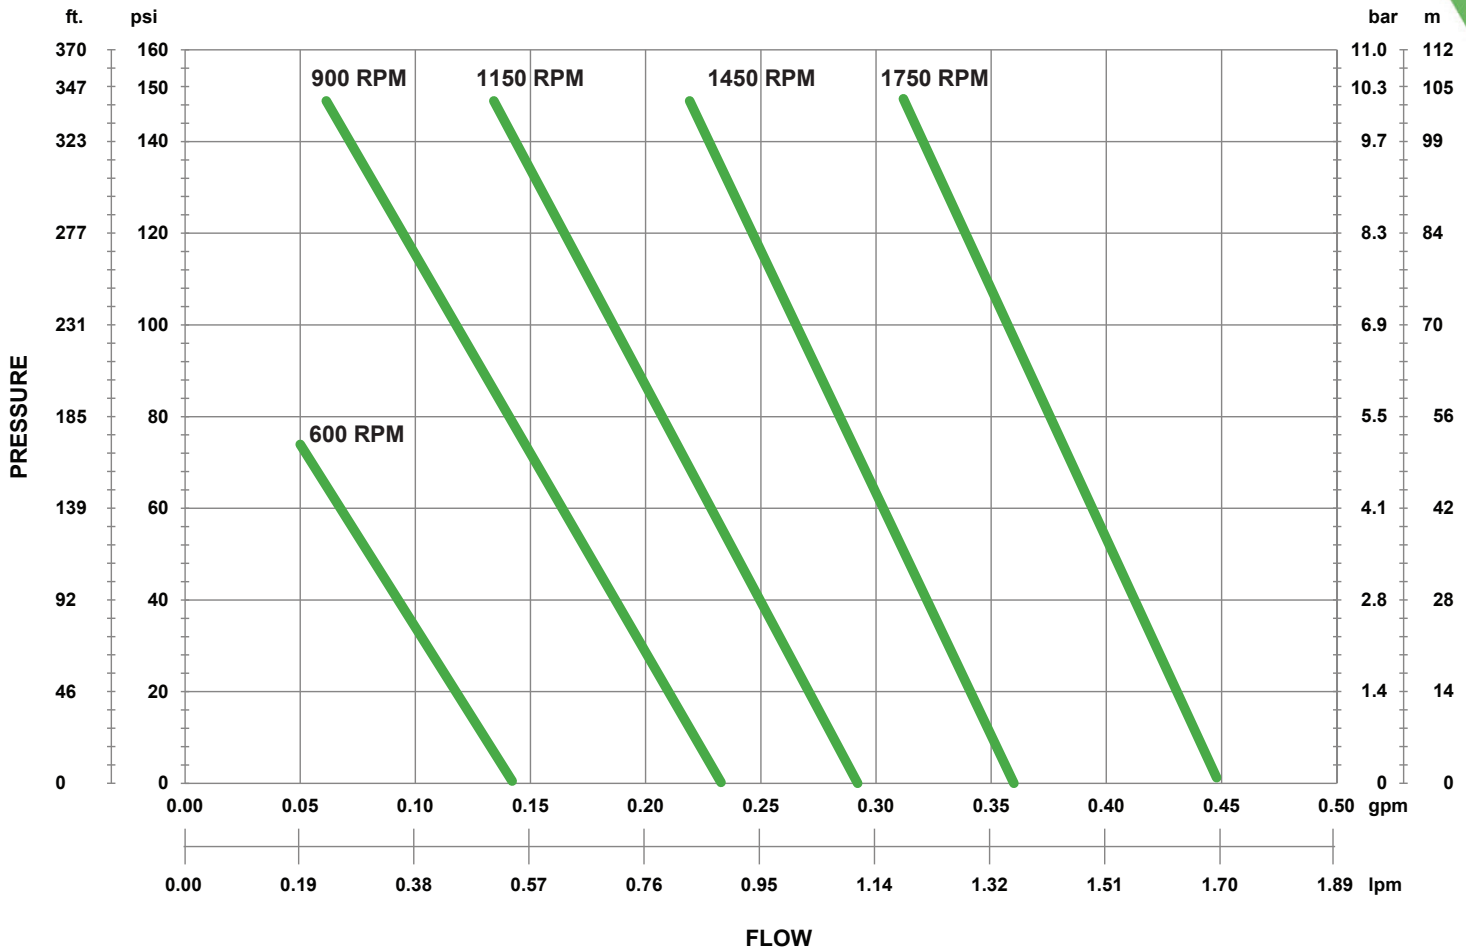

ECLIPSE® 02

EXTERNAL GEAR PUMP

PERFORMANCE CURVE

1 cPs, 1/4 HP / .18 kW, Specific Gravity 1.0, Pump needs 56C motor

Pulsafeeder, Inc.
2883 Brighton Henrietta Town Line Rd.
Rochester, NY 14623
Phone: +1 (585) 292-8000
pulsa@idexcorp.com • pulsa.com