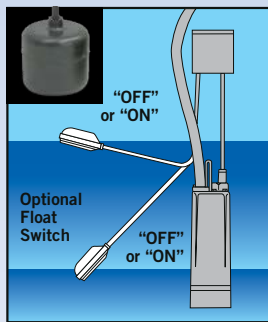

## Peace of Mind

Control boxes with short circuit and overload protection are available for all Gorman-Rupp submersible models.

Rainproof NEMA 3R control boxes are prewired for optional low-voltage liquid level switches. Automatic liquid level controls are available for single-phase and three-phase applications.

## WATERPROOF SUBMERSIBLE CONTROL BOXES FOR CONTINUOUS OPERATION

The entire line of Gorman-Rupp submersible control boxes comes standard with all circuitry reduced to 120 volts, except the straight-through main power line. These boxes are also prewired for optional low-voltage liquid level switches. Float relay kits are optional. For better protection, pumps and control boxes are designed to function as a unit.

### OPTIONAL LIQUID LEVEL CONTROLS

Gorman-Rupp offers two options for applications requiring liquid level monitoring; both can be used to shut off your pump when a tank or reservoir is filled or when a sump is empty. Contact your local distributor for complete information on the installation and operation of liquid level controls.

### FLOAT SWITCH

Our float switch automatically regulates fluid levels and signals the presence of fluids in sumps, tanks, etc. The mechanical type switch features a completely sealed, waterproof inner casing that prevents any current from entering the water. "On" and "Off" action is easily adjusted to the desired level by a simple adjustment of cord length. Two float switches can be used if greater differential is required.