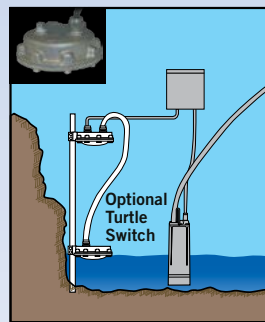

## Peace of Mind

Control boxes with short circuit and overload protection are available for all Gorman-Rupp submersible models.

Rainproof NEMA 3R control boxes are prewired for optional low-voltage liquid level switches. Automatic liquid level controls are available for single-phase and three-phase applications.

## WATERPROOF SUBMERSIBLE CONTROL BOXES FOR CONTINUOUS OPERATION

The entire line of Gorman-Rupp submersible control boxes comes standard with all circuitry reduced to 120 volts, except the straight-through main power line. These boxes are also prewired for optional low-voltage liquid level switches. Float relay kits are optional. For better protection, pumps and control boxes are designed to function as a unit.

### OPTIONAL LIQUID LEVEL CONTROLS

Gorman-Rupp offers two options for applications requiring liquid level monitoring; both can be used to shut off your pump when a tank or reservoir is filled or when a sump is empty. Contact your local distributor for complete information on the installation and operation of liquid level controls.

### FLOAT SWITCH

Our float switch automatically regulates fluid levels and signals the presence of fluids in sumps, tanks, etc. The mechanical type switch features a completely sealed, waterproof inner casing that prevents any current from entering the water. "On" and "Off" action is easily adjusted to the desired level by a simple adjustment of cord length. Two float switches can be used if greater differential is required.